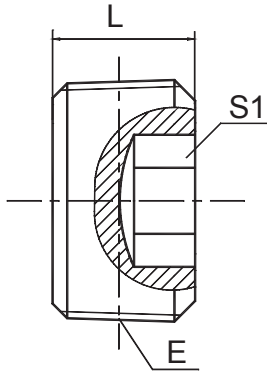

# 过渡接头 ADAPTER

## 4TN-GM

英锥管外螺纹内六角堵头  
BSPT MALE HOLLOW HEX

代号 PART NO.	螺纹 THREAD			尺寸 DIMENSIONS				
	E			L	S1			
4TN-02GM	R1/8"X28			8	5			
4TN-04GM	R1/4"X19			9	6			
4TN-06GM	R3/8"X19			10	8			
4TN-08GM	R1/2"X14			12	10			
4TN-12GM	R3/4"X14			12	12			
4TN-16GM	R1"X11			17	17			